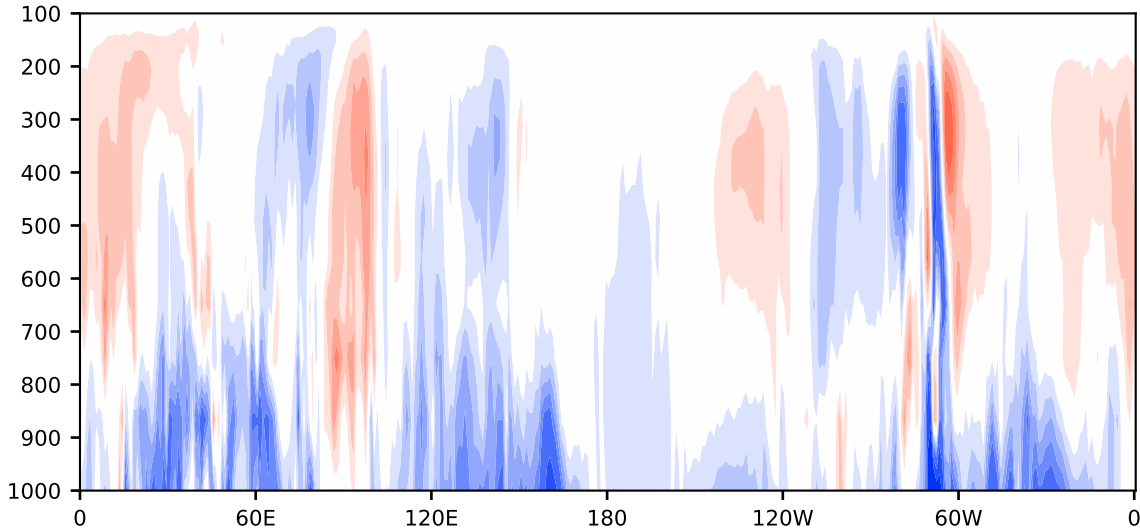

# Model - Observations

Max 12.22  
Mean -1.18  
Min -34.17

RMSE 3.39  
CORR 0.87