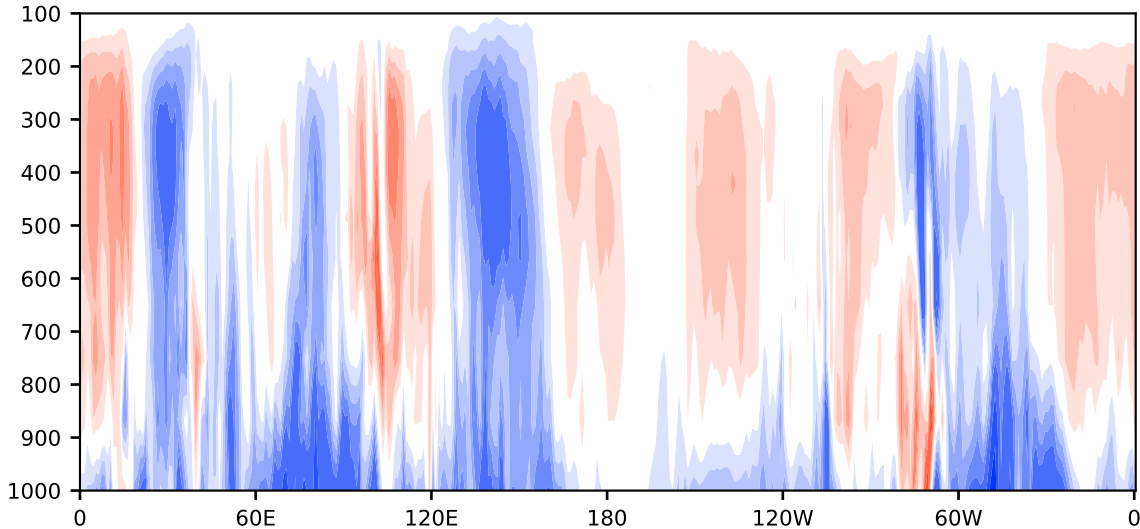

# Model - Observations

Max 22.37  
Mean -1.20  
Min -22.51

RMSE 4.29  
CORR 0.80