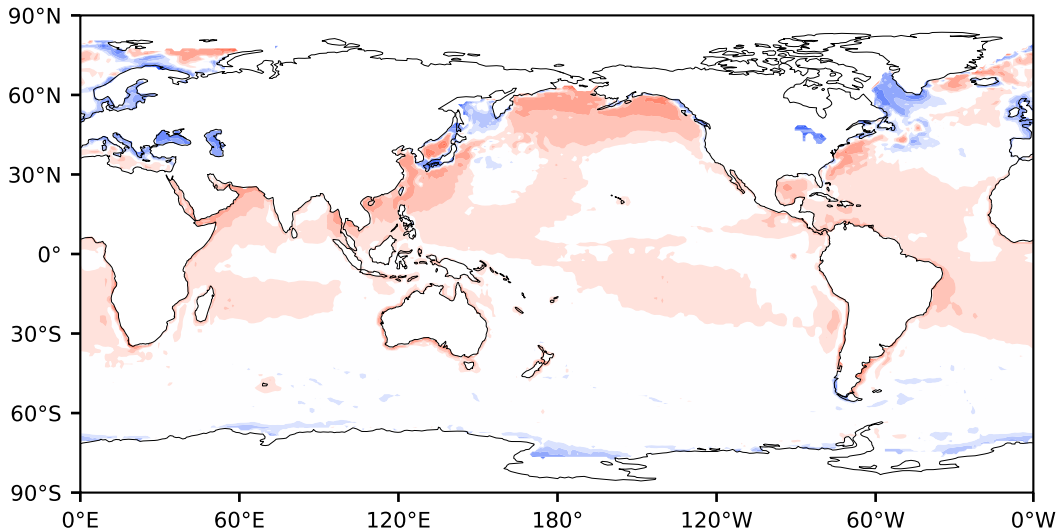

Model - Observations

Max 145.77
Mean 3.57
Min -106.54

RMSE 10.56
CORR 0.87