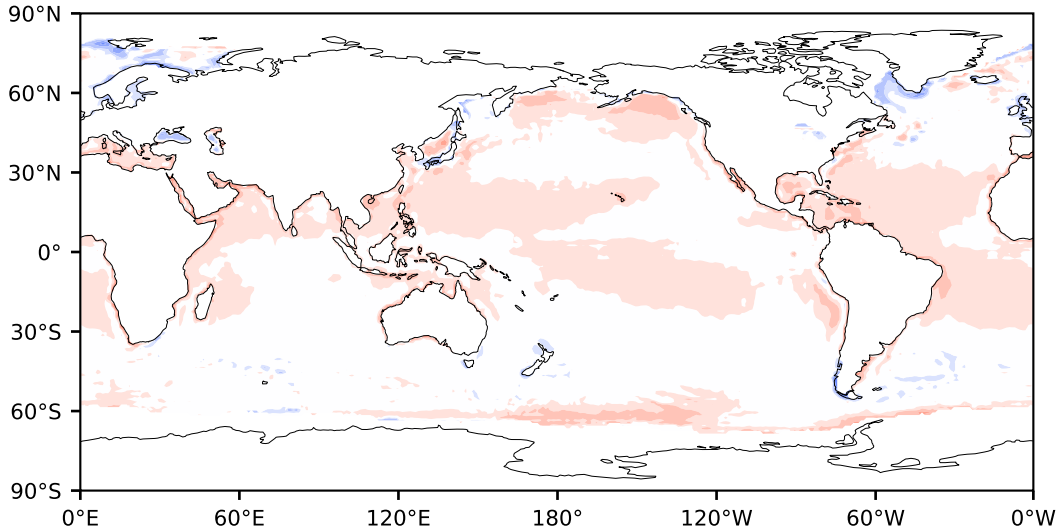

Model - Observations

Max 78.24
Mean 4.15
Min -77.22

RMSE 7.28
CORR 0.75