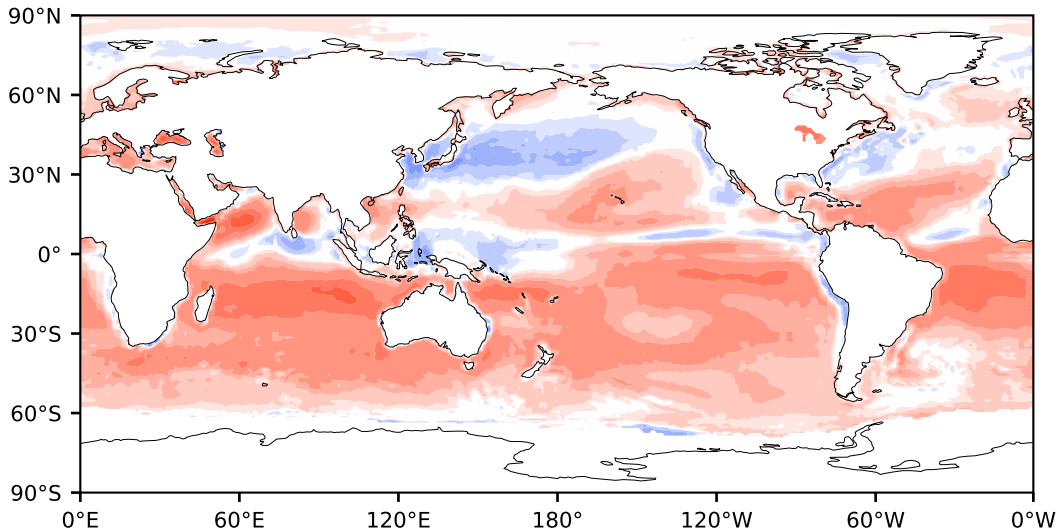

Model - Observations

Max 263.63
Mean 19.65
Min -138.13

RMSE 30.31
CORR 0.94