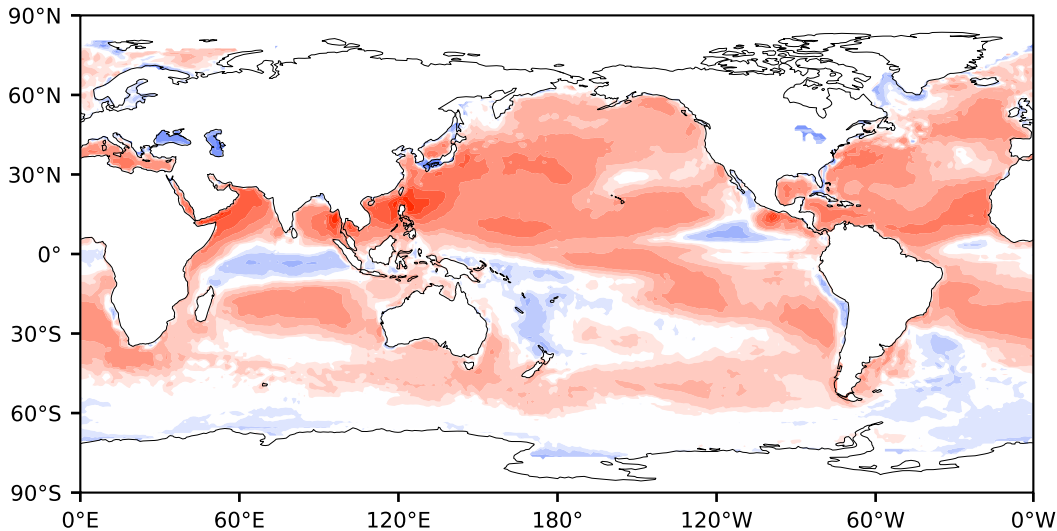

Model - Observations

Max 192.94
Mean 18.66
Min -132.78

RMSE 31.10
CORR 0.94