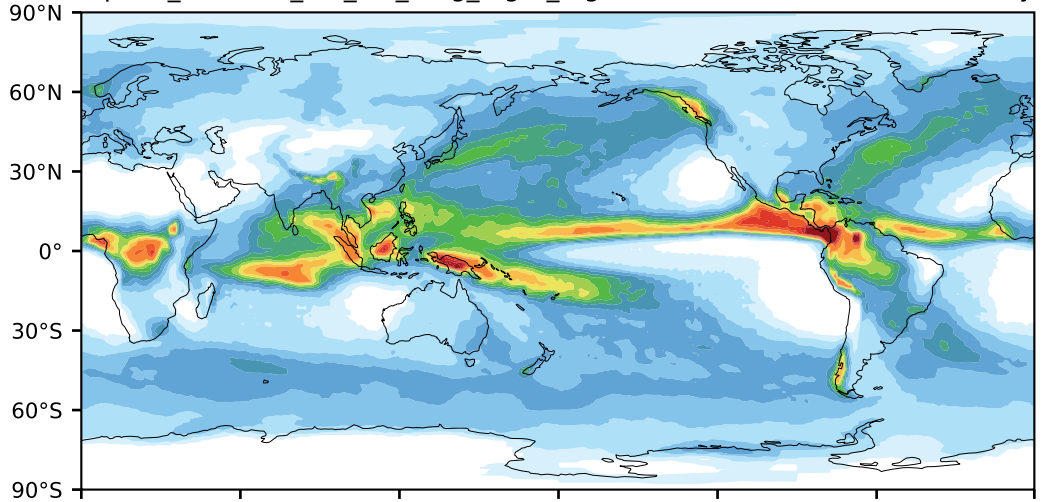

alpha3_min10nc_tk1_ZM_berg_mgrd_mg100s (2-6)

mm/day

Max 29.13
Mean 3.03
Min 0.01

GPCP_v2.3 (1979-2017) Model - Observations mm/d