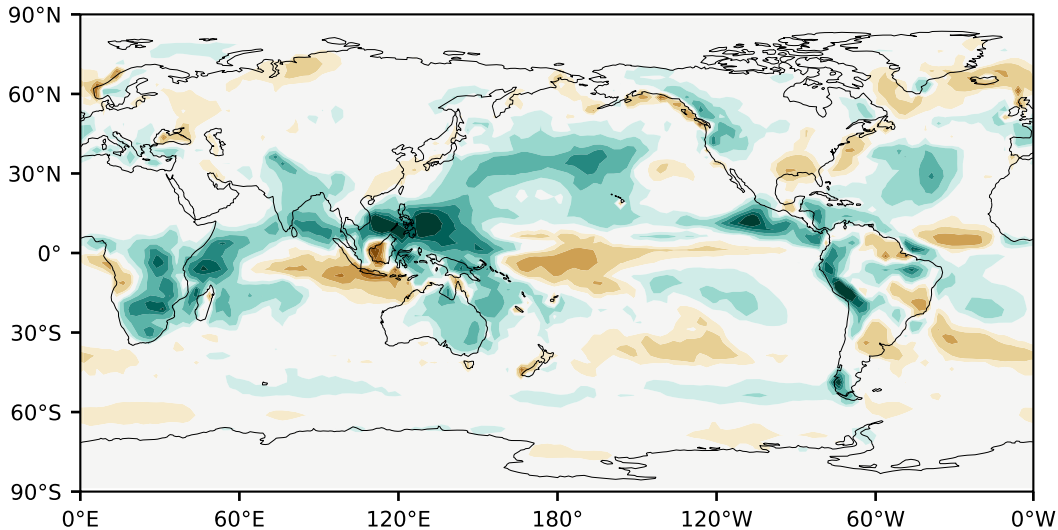

Model - Observations

Max 10.38
Mean 0.33
Min -5.62

RMSE 1.26
CORR 0.89