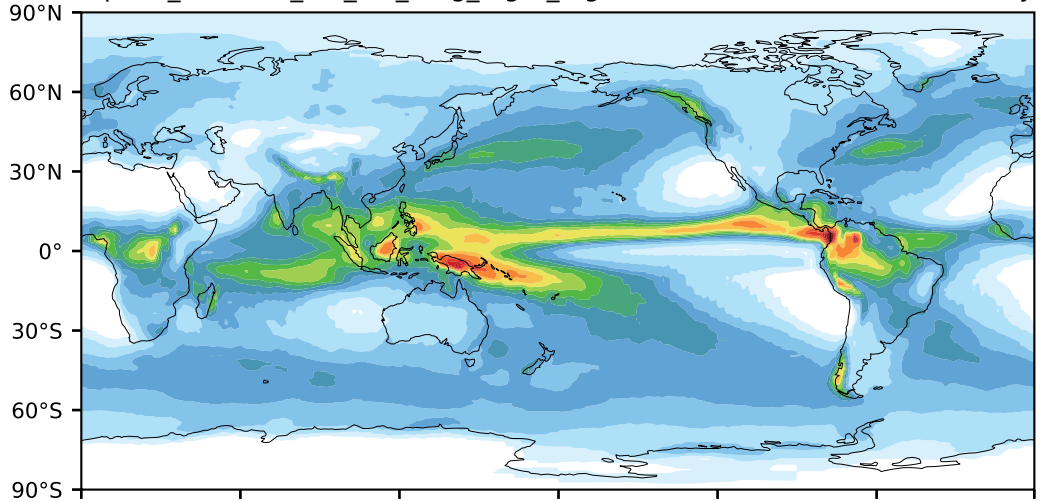

alpha3\_min10nc\_tk1\_ZM\_berg\_mgrd\_mg100s (2-6)

mm/day

Max 20.41  
Mean 3.05  
Min 0.03

GPCP\_v2.3 (1979-2017) Model - Observations

mm/d