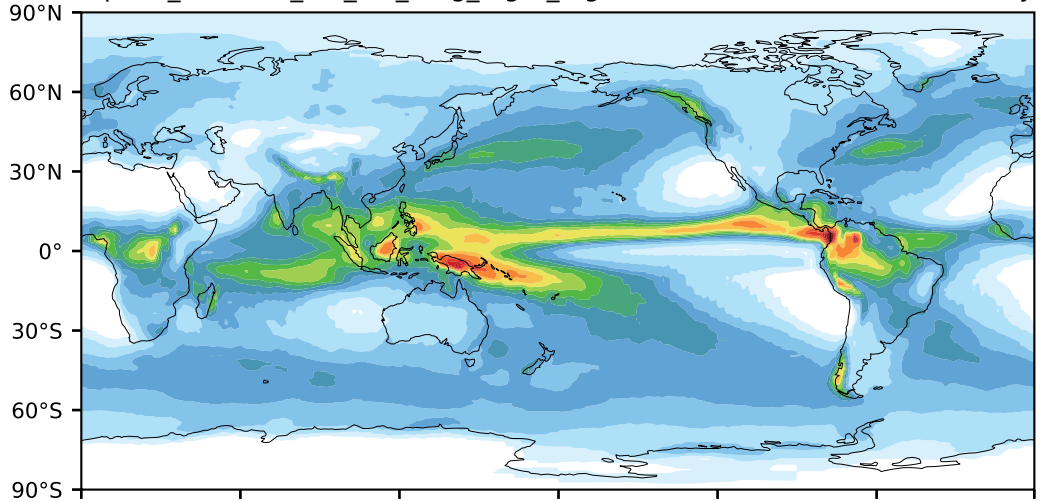

alpha3_min10nc_tk1_ZM_berg_mgrd_mg100s (2-6)

mm/day

Max 20.41
Mean 3.05
Min 0.03

GPCP_v2.2 (1979-2014) Model - Observations

mm/d