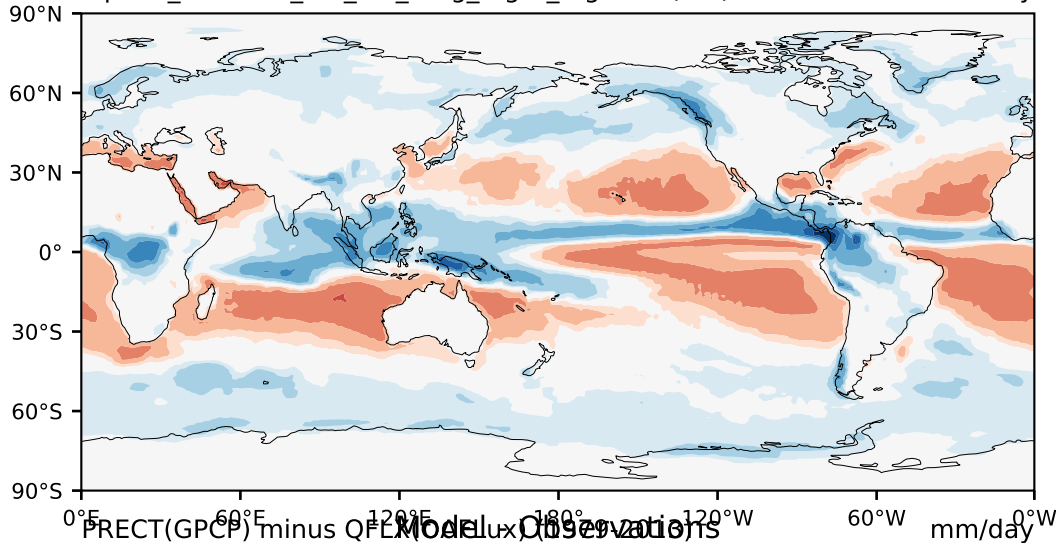

alpha3_min10nc_tk1_ZM_berg_mgrd_mg100s (2-6)

mm/day

Max 26.28
Mean 0.03
Min -10.20

16.0
11.0
7.0
4.0
2.0
1.0
-1.0
-2.0
-4.0
-7.0
-11.0
-16.0