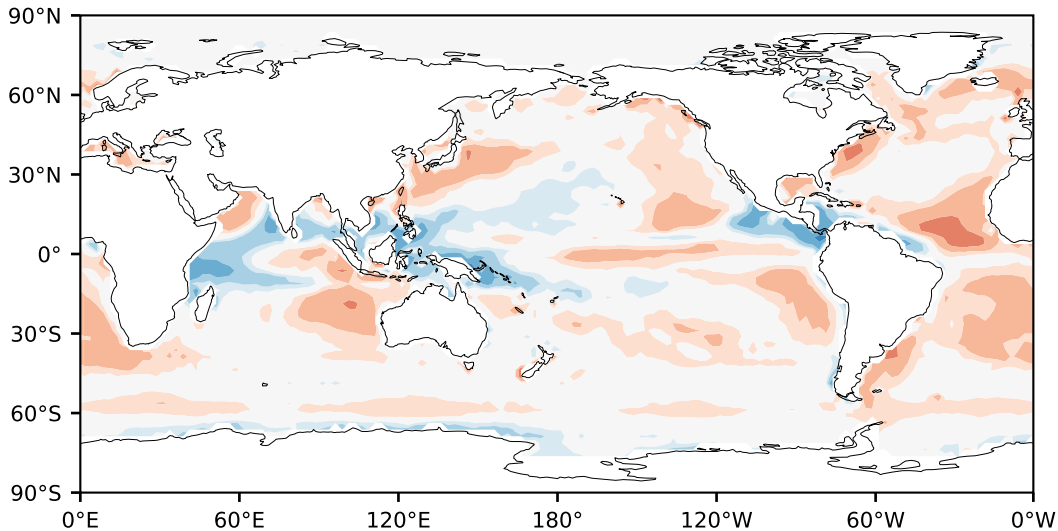

Model - Observations

Max 5.03
Mean -0.24
Min -3.91

RMSE 0.89
CORR 0.94