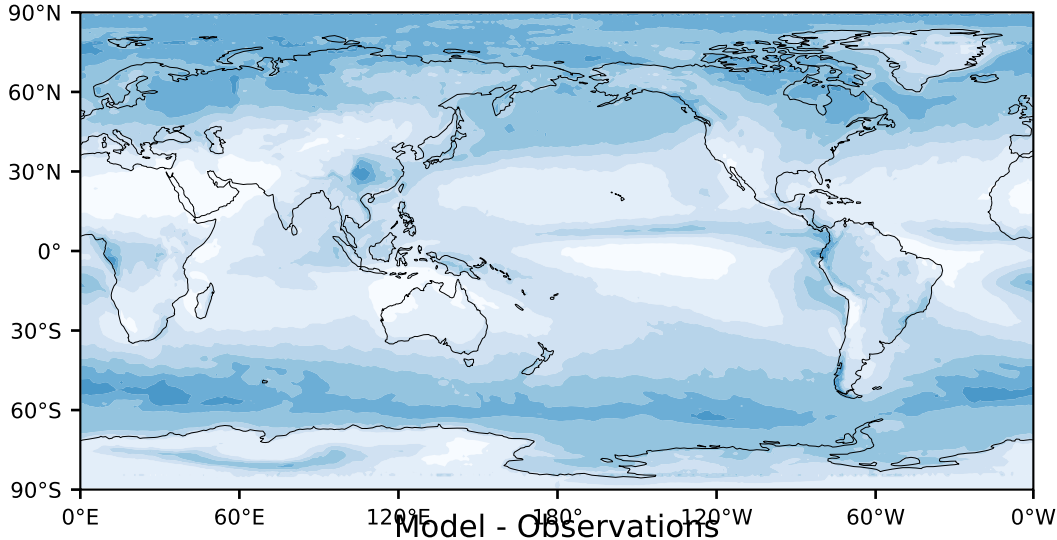

MODIS Simulator (None)

%

Max 75.46  
Mean 23.87  
Min 0.18

Model - Observations