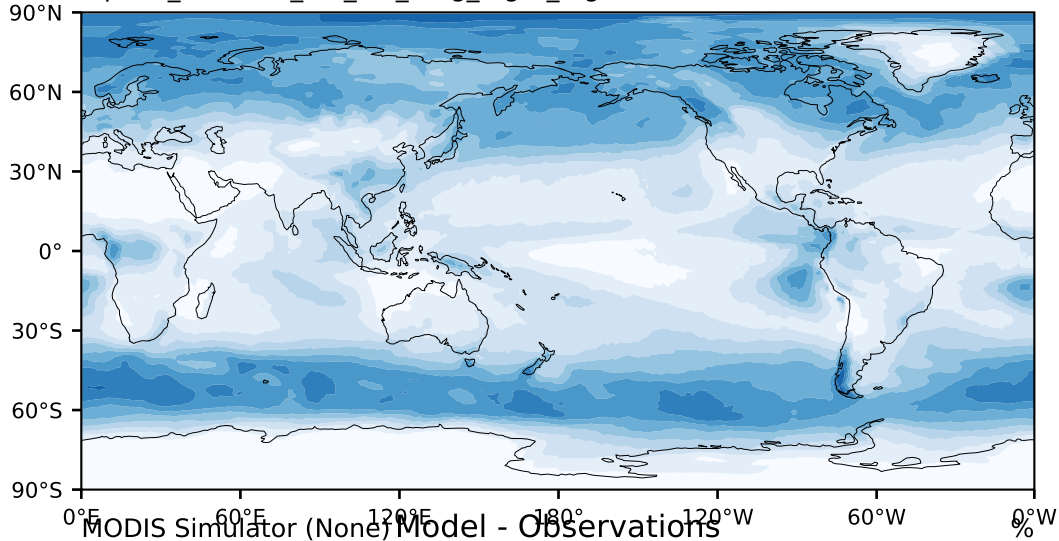

alpha3_min10nc_tk1_ZM_berg_mgrd_mg100s (2-6)

%

Max 79.98
Mean 26.95
Min 0.00

MODIS Simulator (None) Model - Observations