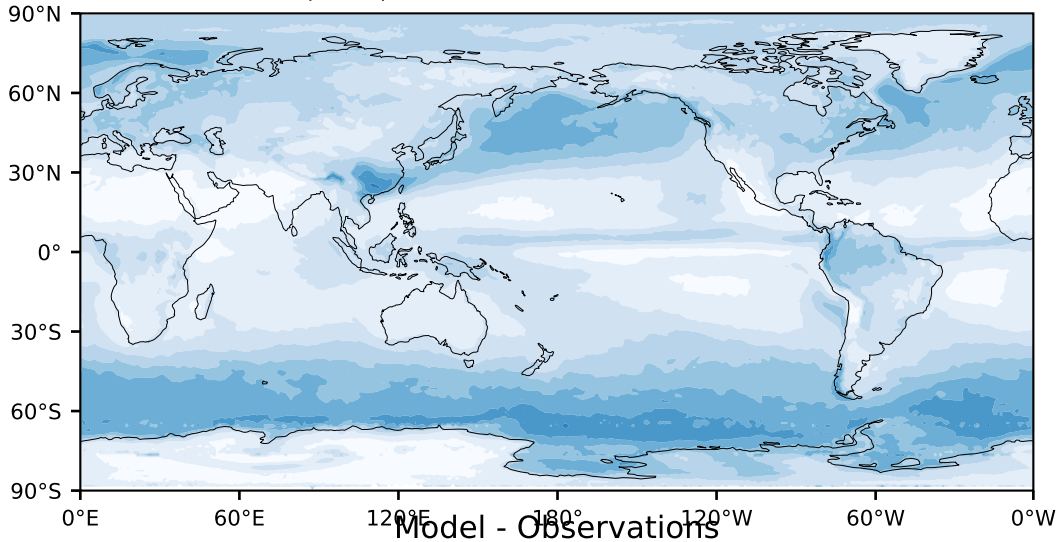

MODIS Simulator (None)

%

Max 84.77
Mean 22.83
Min 0.31

95.0
85.0
75.0
65.0
55.0
45.0
35.0
25.0
15.0
5.0