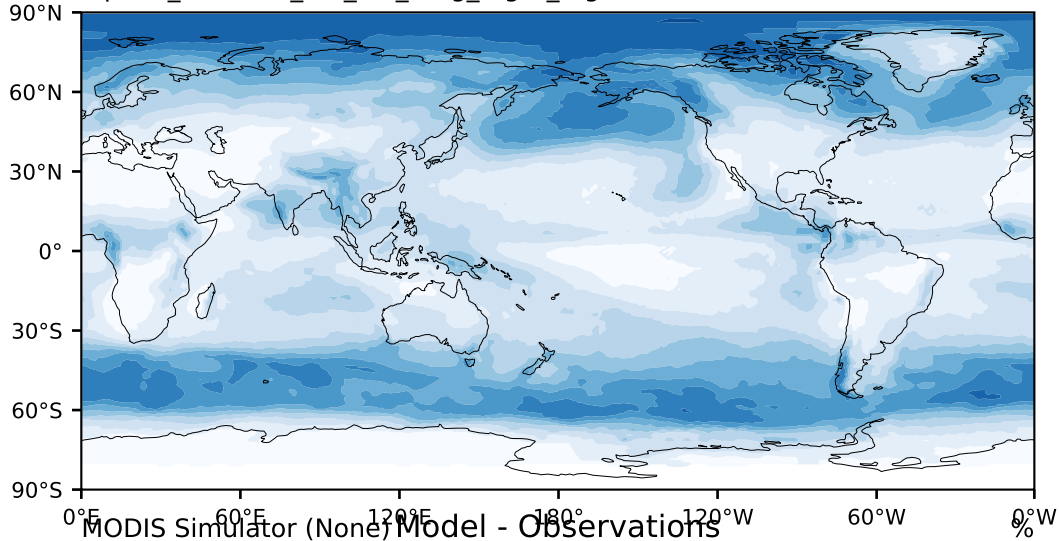

alpha3\_min10nc\_tk1\_ZM\_berg\_mgrd\_mg100s (2-6)

%

Max 85.42  
Mean 26.99  
Min 0.00

MODIS Simulator (None) Model - Observations