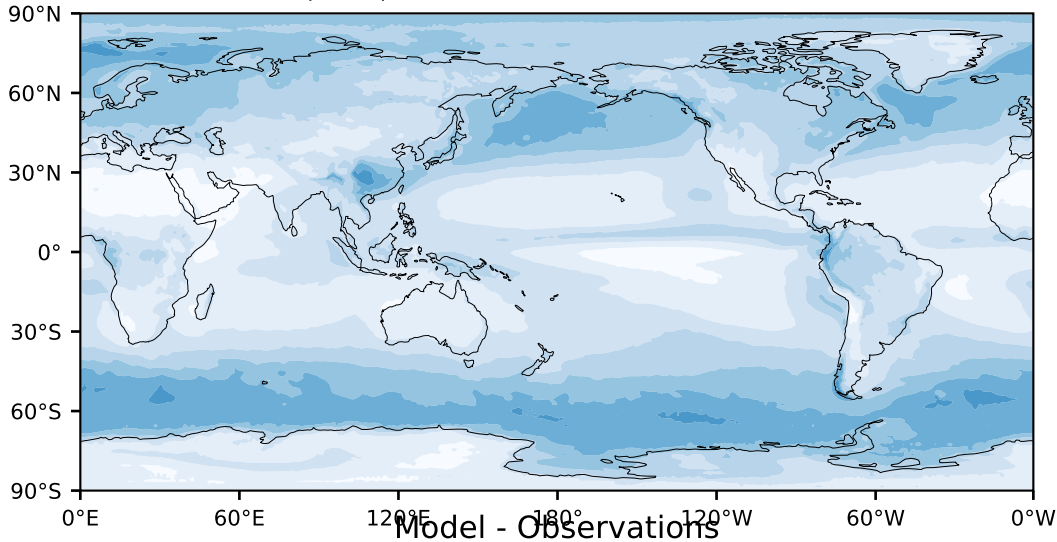

MODIS Simulator (None)

%

Max 66.04  
Mean 23.52  
Min 0.56

95.0  
85.0  
75.0  
65.0  
55.0  
45.0  
35.0  
25.0  
15.0  
5.0