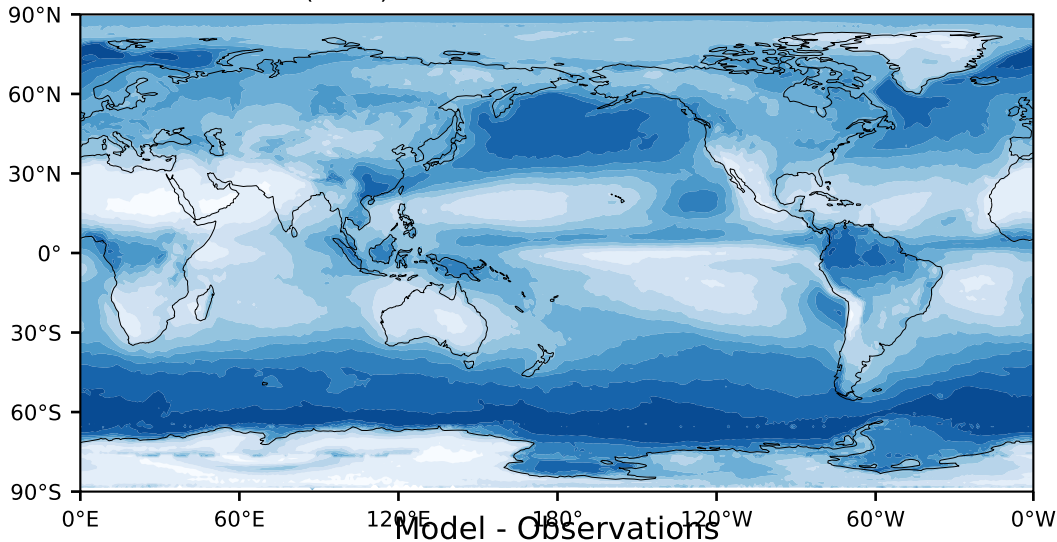

MODIS Simulator (None)

%

Max 95.67
Mean 46.90
Min 1.25

95.0
85.0
75.0
65.0
55.0
45.0
35.0
25.0
15.0
5.0