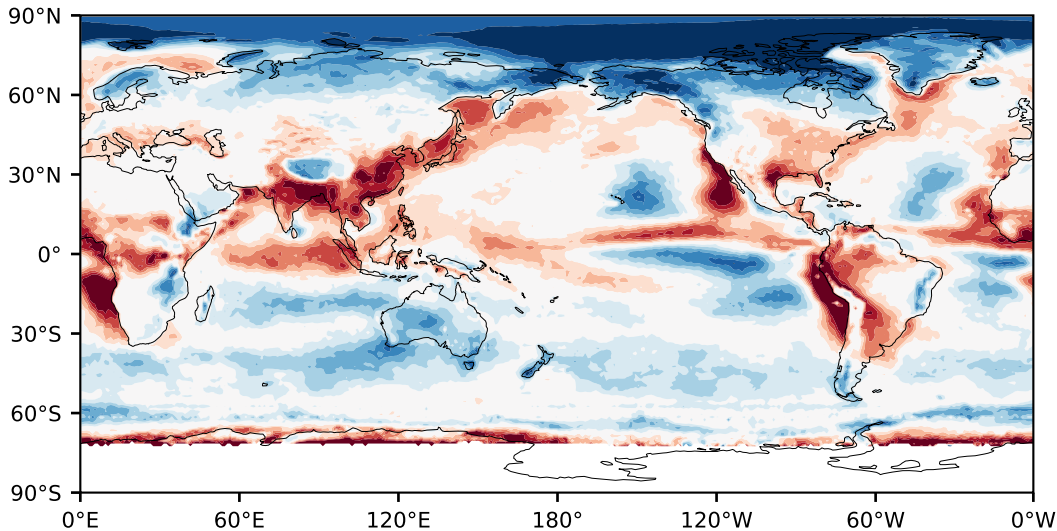

Model - Observations

Max 59.44
Mean -0.27
Min -93.47

RMSE 13.03
CORR 0.85