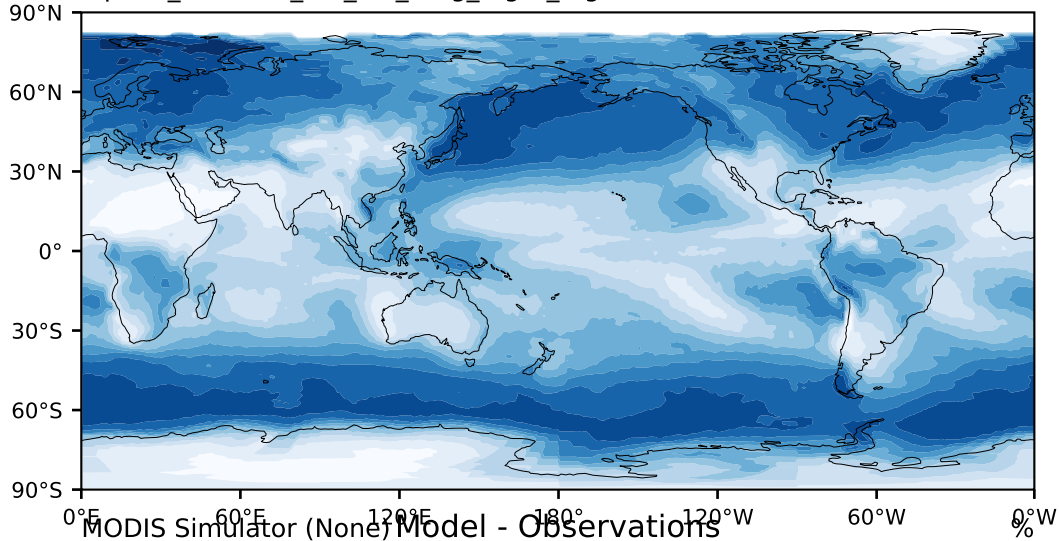

alpha3_min10nc_tk1_ZM_berg_mgrd_mg100s (2-6)

%

Max 99.83
Mean 48.20
Min 0.00

MODIS Simulator (None) Model - Observations