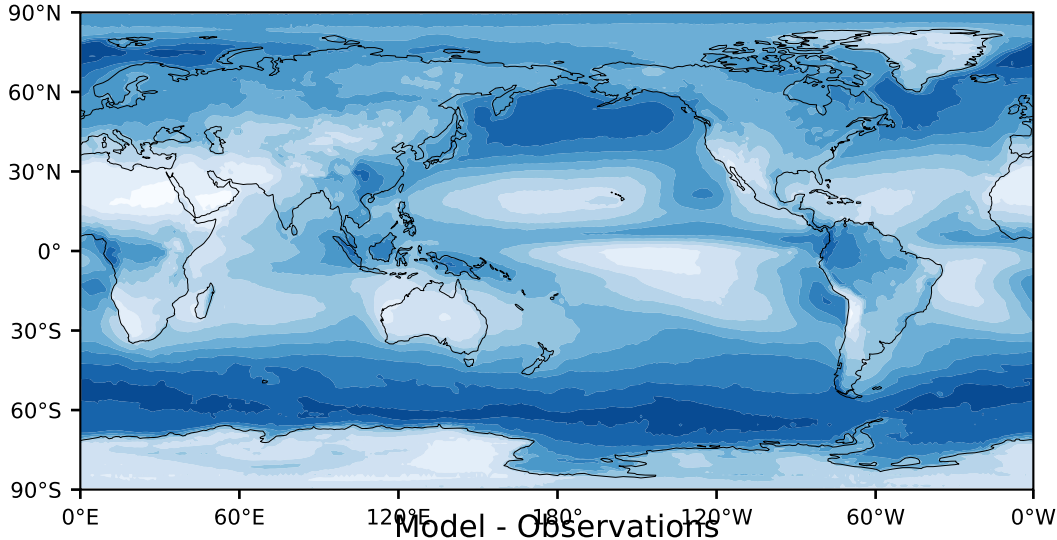

MODIS Simulator (None)

%

Max 90.88
Mean 48.13
Min 2.20

Model - Observations