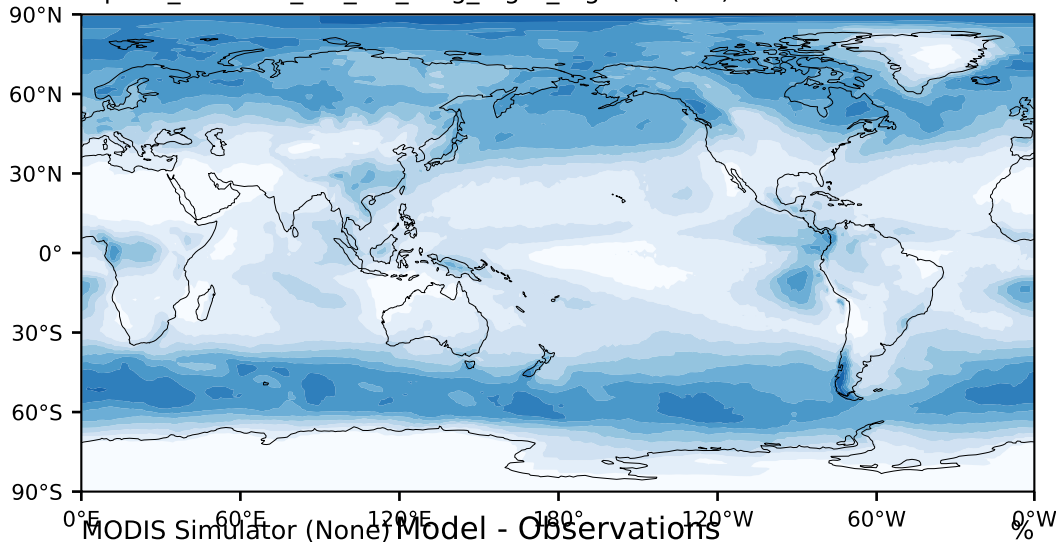

alpha3_min10nc_tk1_ZM_berg_mgrd_mg100s (2-6)

%

Max 79.98
Mean 26.95
Min 0.00

MODIS Simulator (None) Model - Observations