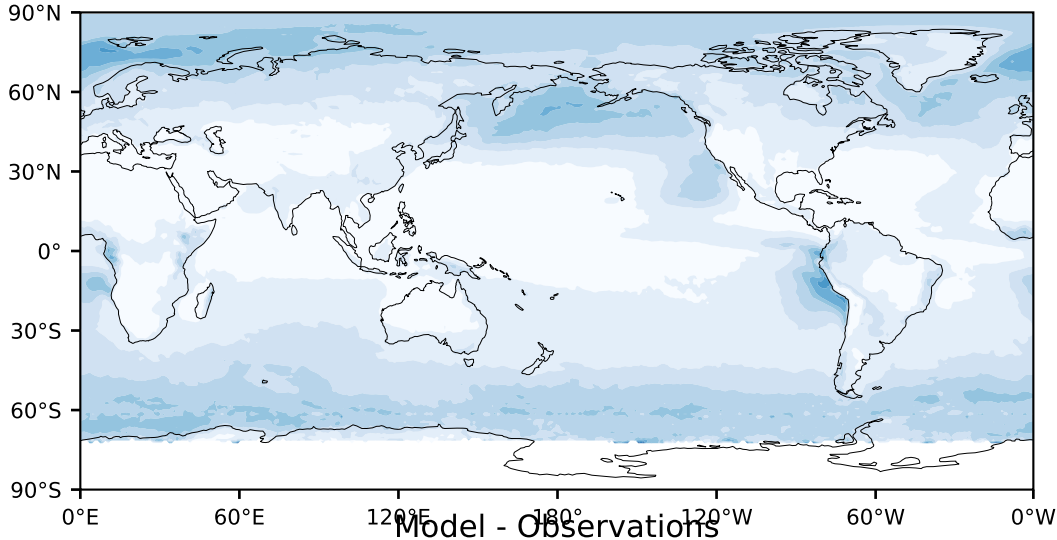

MODIS Simulator (None)

%

Max 100.00
Mean 12.34
Min 0.00

95.0
85.0
75.0
65.0
55.0
45.0
35.0
25.0
15.0
5.0