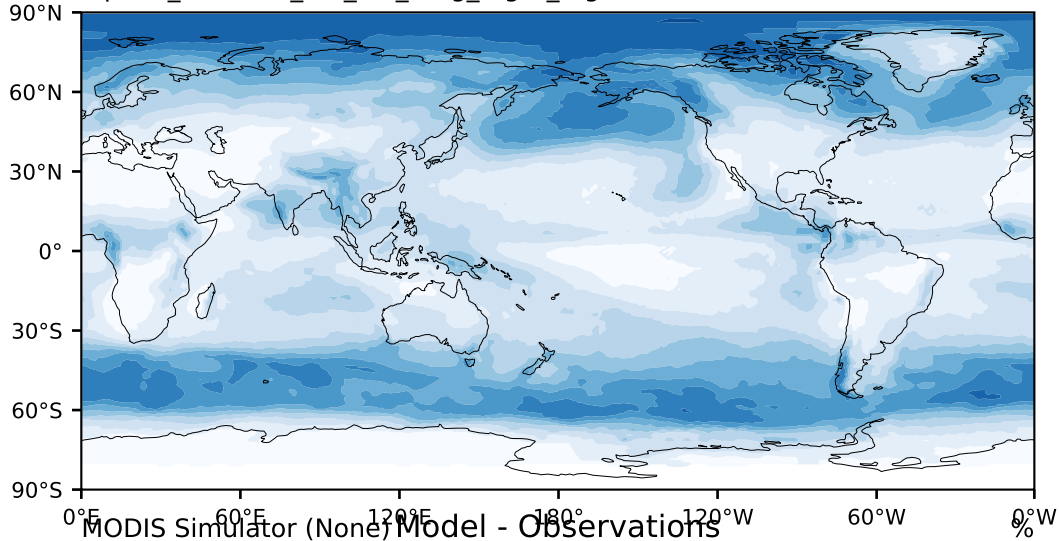

alpha3_min10nc_tk1_ZM_berg_mgrd_mg100s (2-6)

%

Max 85.42
Mean 26.99
Min 0.00

MODIS Simulator (None) Model - Observations