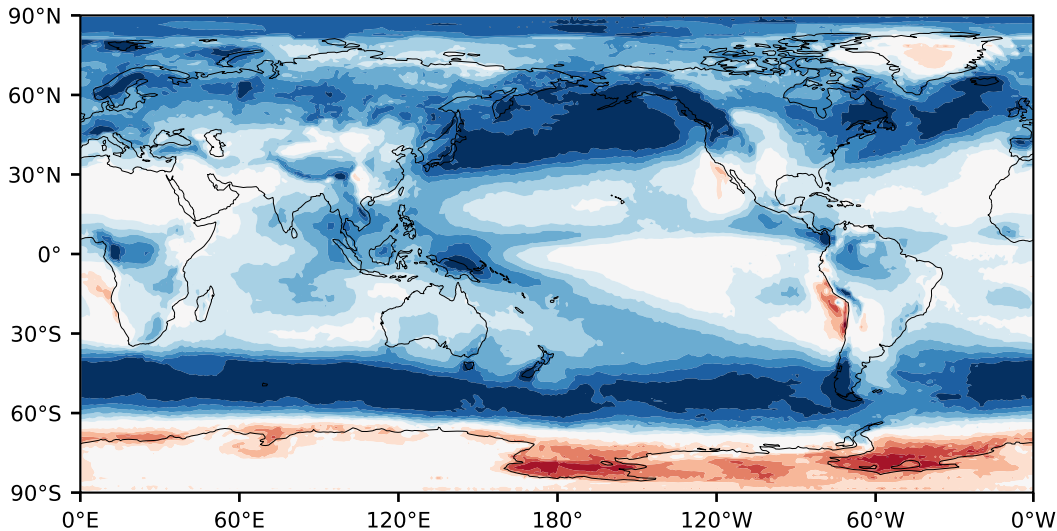

Model - Observations

Max 61.27
Mean 13.77
Min -40.37

RMSE 17.76
CORR 0.82