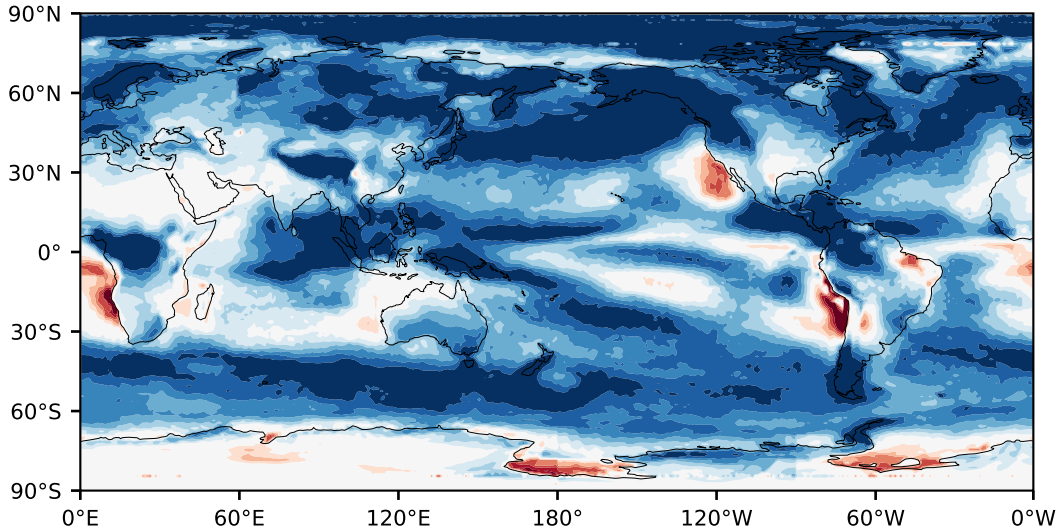

Model - Observations

Max 79.46
Mean 19.27
Min -71.73

RMSE 23.41
CORR 0.84