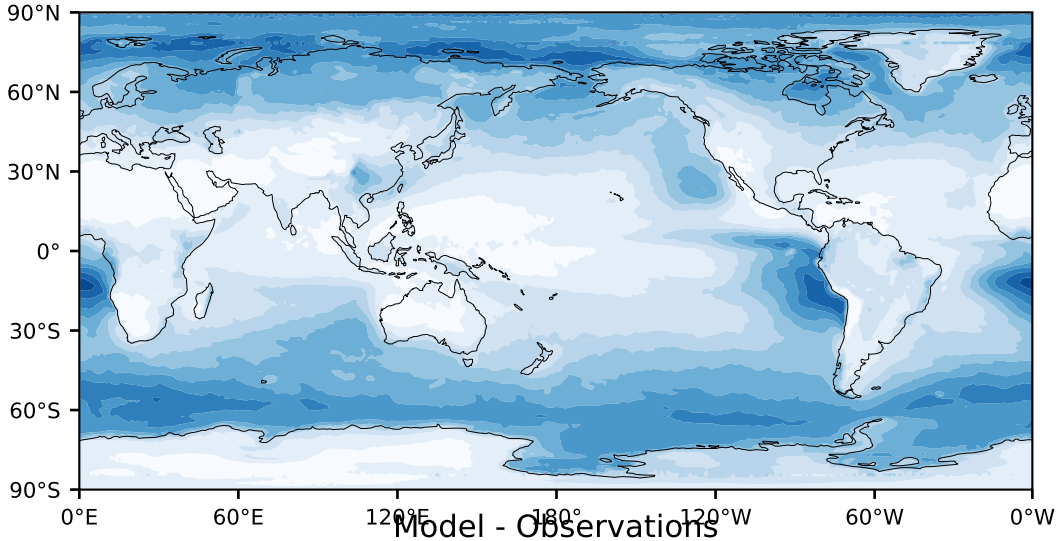

MODIS Simulator (None)

%

Max 89.98  
Mean 27.82  
Min 0.07

95.0  
85.0  
75.0  
65.0  
55.0  
45.0  
35.0  
25.0  
15.0  
5.0