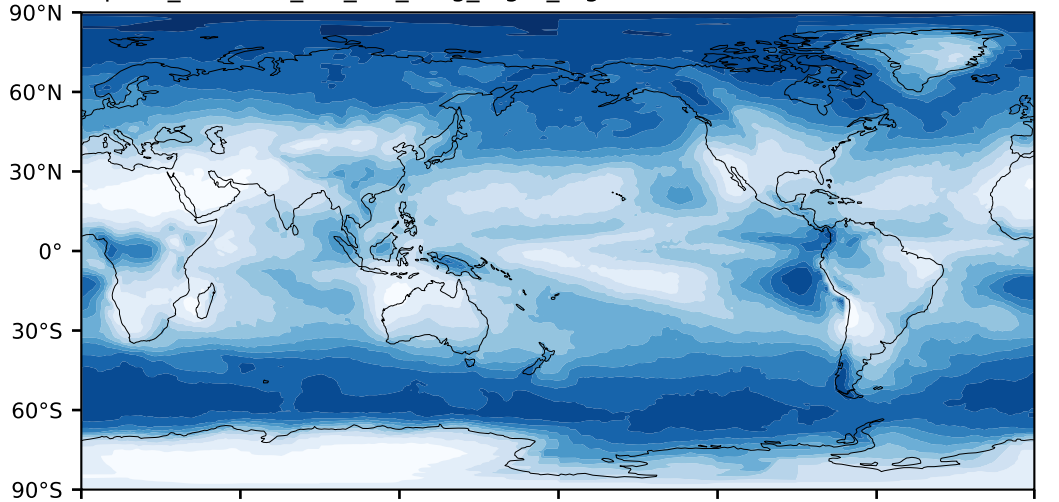

alpha3_min10nc_tk1_ZM_berg_mgrd_mg100s (2-6)

%

Max 98.61
Mean 47.09
Min 0.25

MODIS Simulator (None) Model - Observations