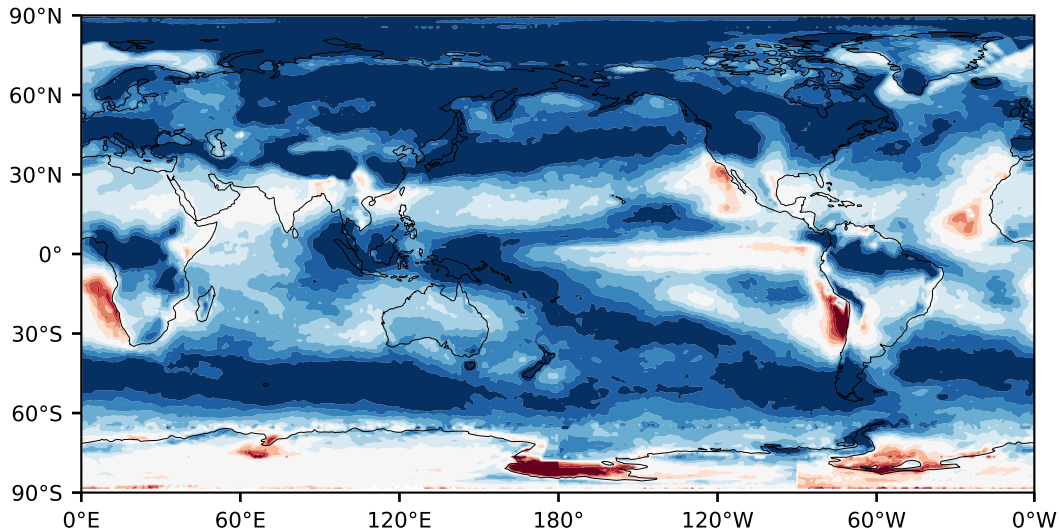

Model - Observations

Max 71.58
Mean 20.43
Min -79.38

RMSE 24.28
CORR 0.85