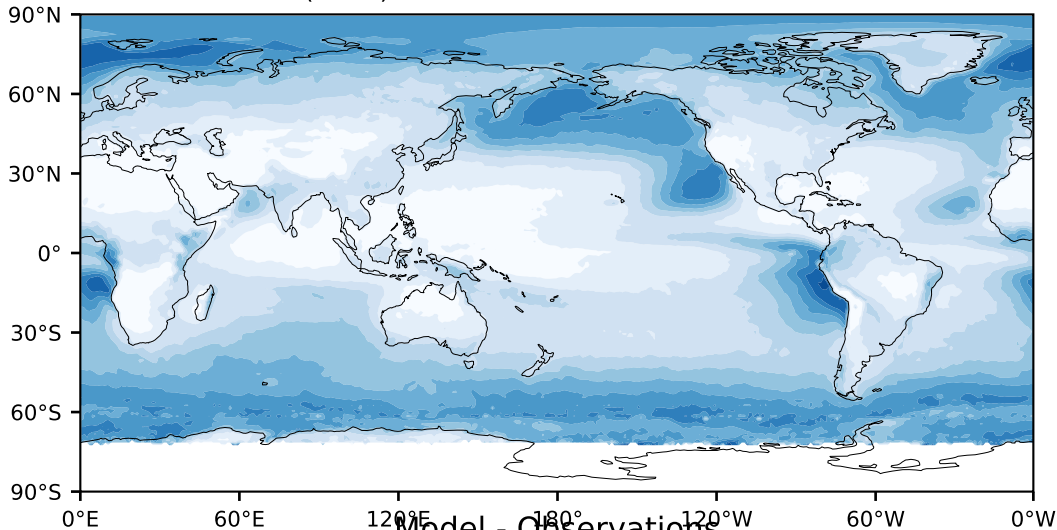

MODIS Simulator (None)

%

Max 100.00  
Mean 26.54  
Min 0.00

Model - Observations

95.0  
85.0  
75.0  
65.0  
55.0  
45.0  
35.0  
25.0  
15.0  
5.0