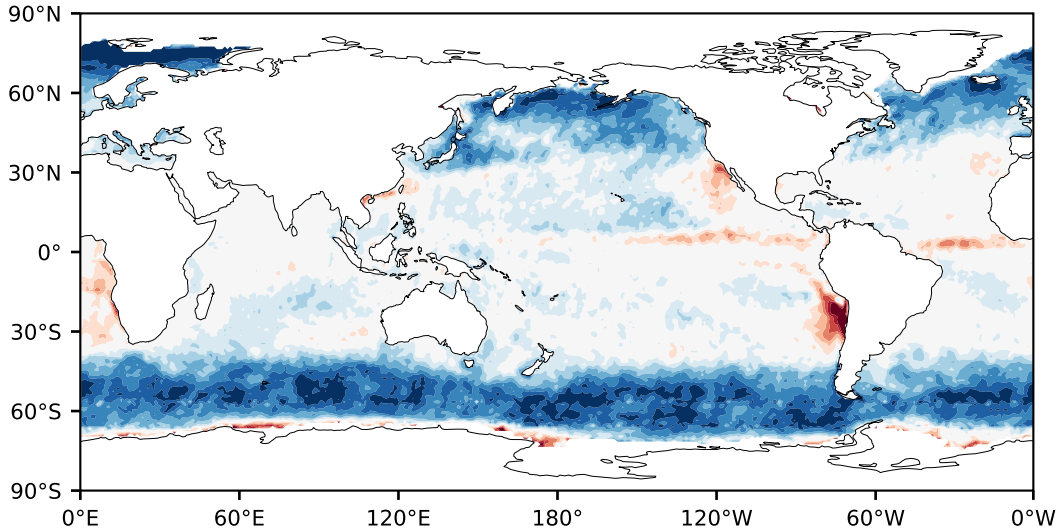

Model - Observations

Max 62.79
Mean 7.23
Min -73.79

RMSE 12.84
CORR 0.89