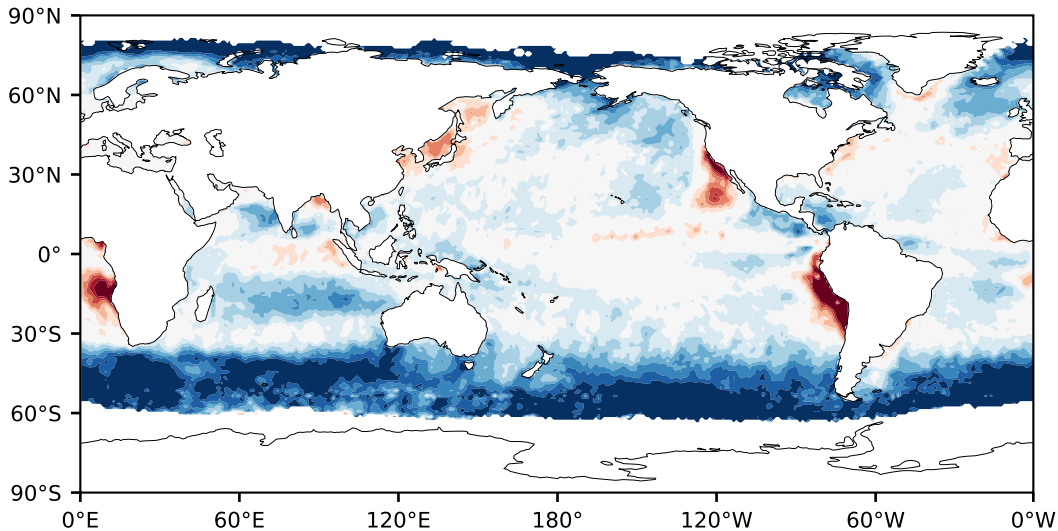

Model - Observations

Max 69.90
Mean 9.15
Min -83.50

RMSE 16.11
CORR 0.73