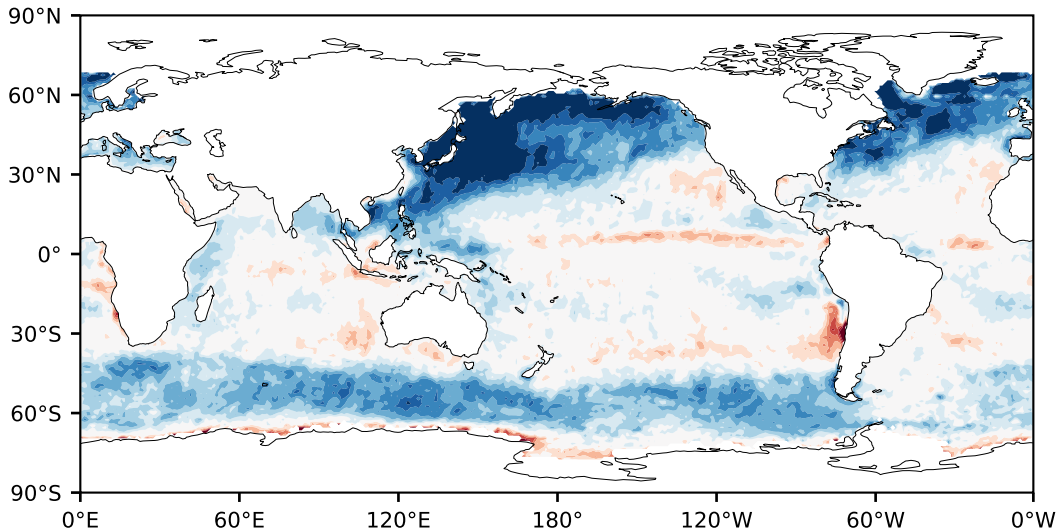

Model - Observations

Max 62.88
Mean 7.11
Min -75.83

RMSE 13.19
CORR 0.86