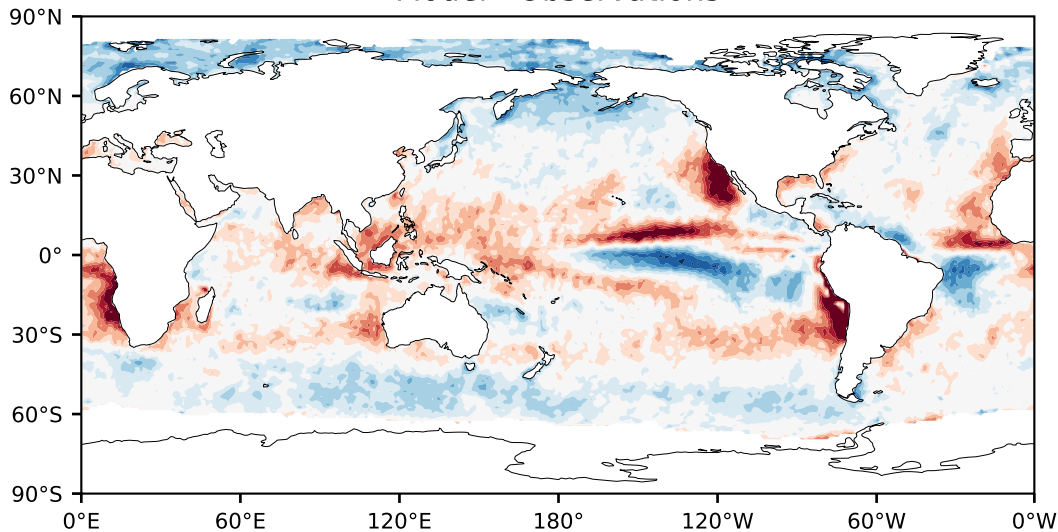

Model - Observations

Max 44.24
Mean -1.31
Min -80.74

RMSE 10.53
CORR 0.88