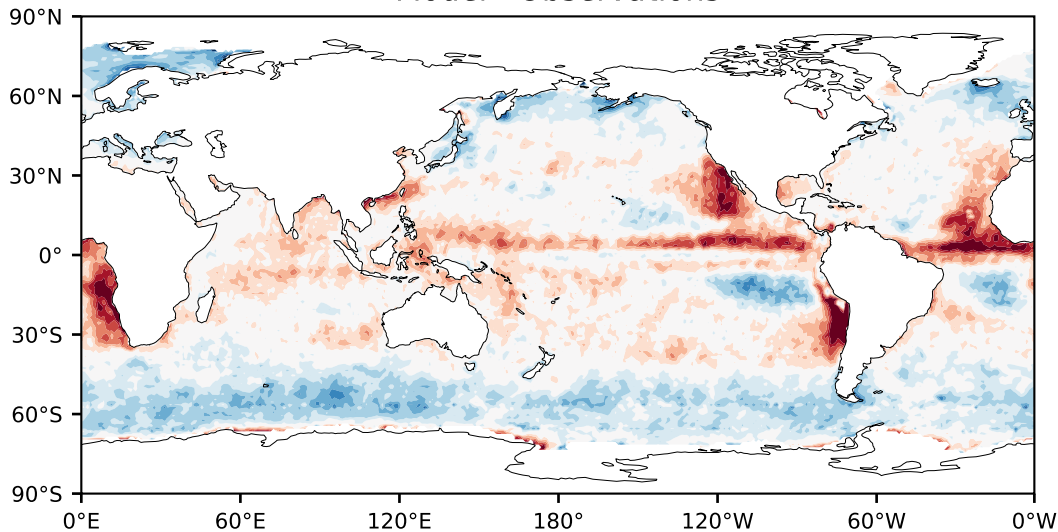

Model - Observations

Max 51.02
Mean -1.59
Min -77.73

RMSE 9.89
CORR 0.92