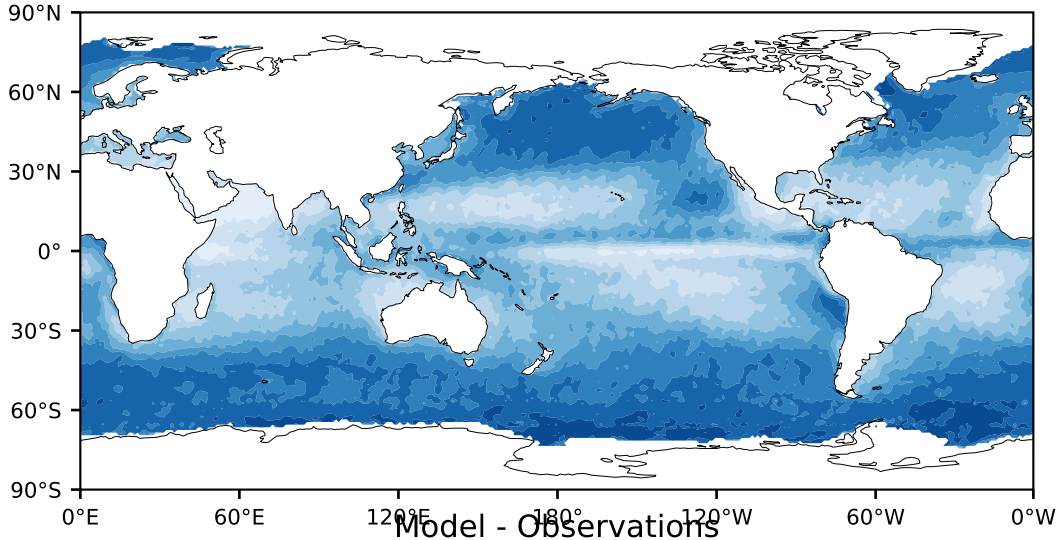

MISR Simulator (None)

%

Max 100.00
Mean 51.89
Min 2.24

95.0
85.0
75.0
65.0
55.0
45.0
35.0
25.0
15.0
5.0