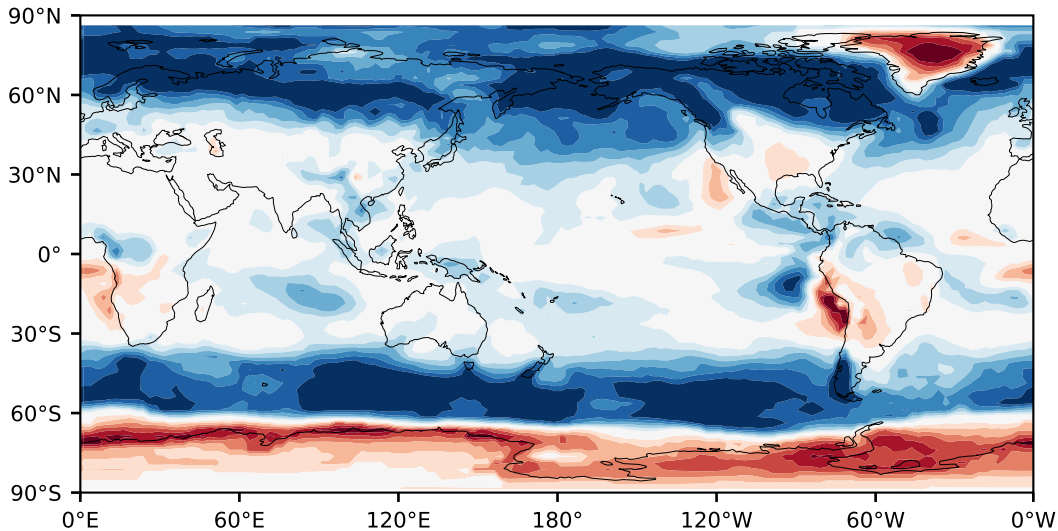

Model - Observations

Max 49.55
Mean 8.97
Min -41.24

RMSE 16.16
CORR 0.71