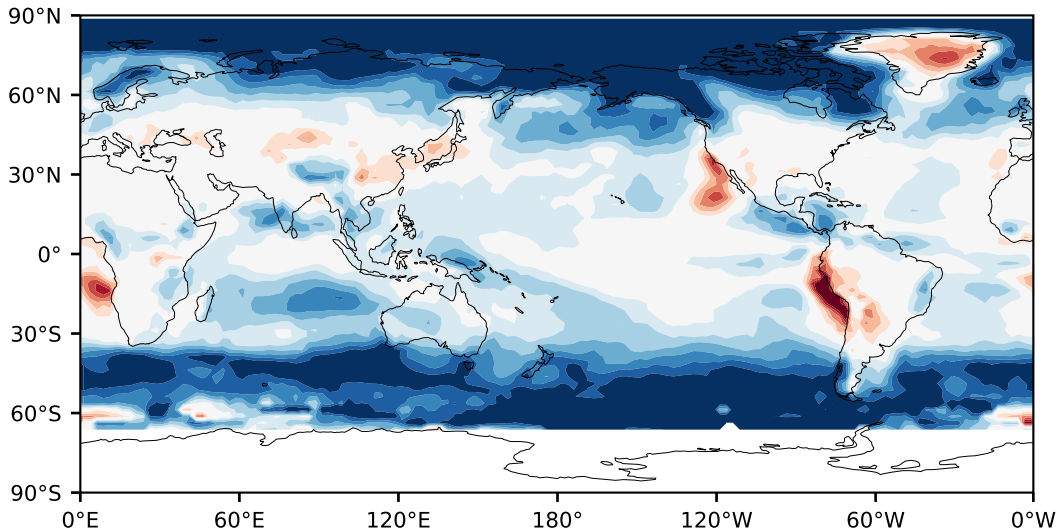

Model - Observations

Max 72.07
Mean 10.73
Min -47.72

RMSE 17.16
CORR 0.75