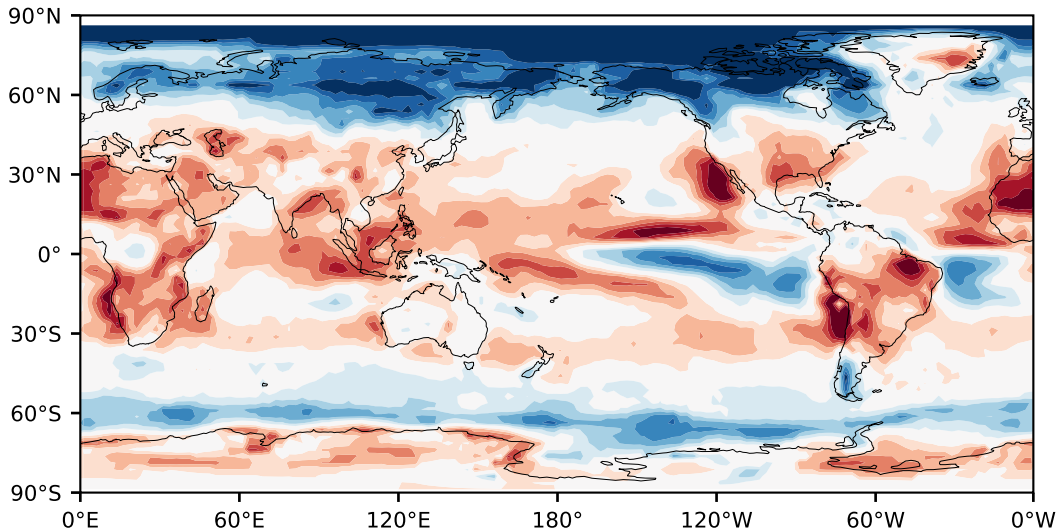

Model - Observations

Max 52.66
Mean -2.55
Min -67.13

RMSE 13.46
CORR 0.84