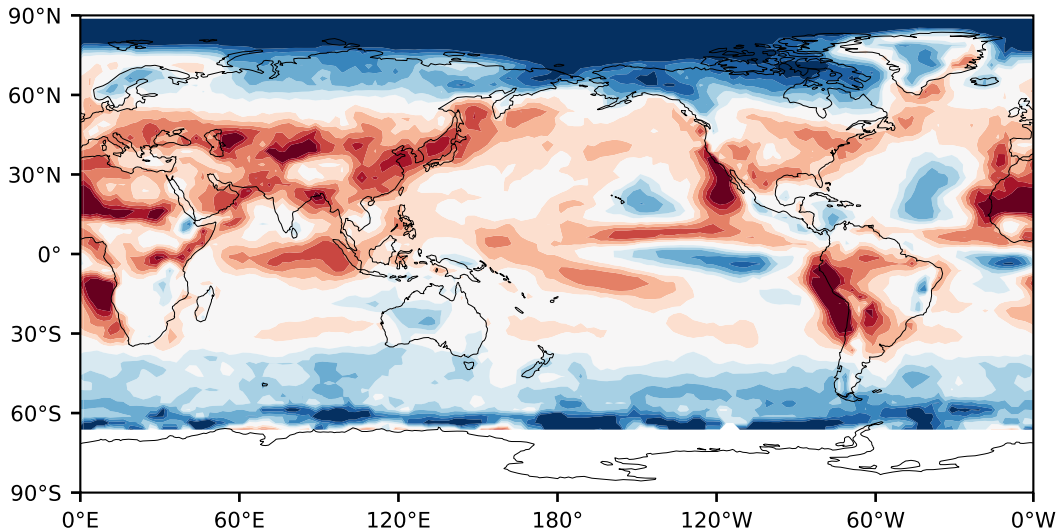

Model - Observations

Max 75.35
Mean -1.93
Min -67.91

RMSE 14.34
CORR 0.81