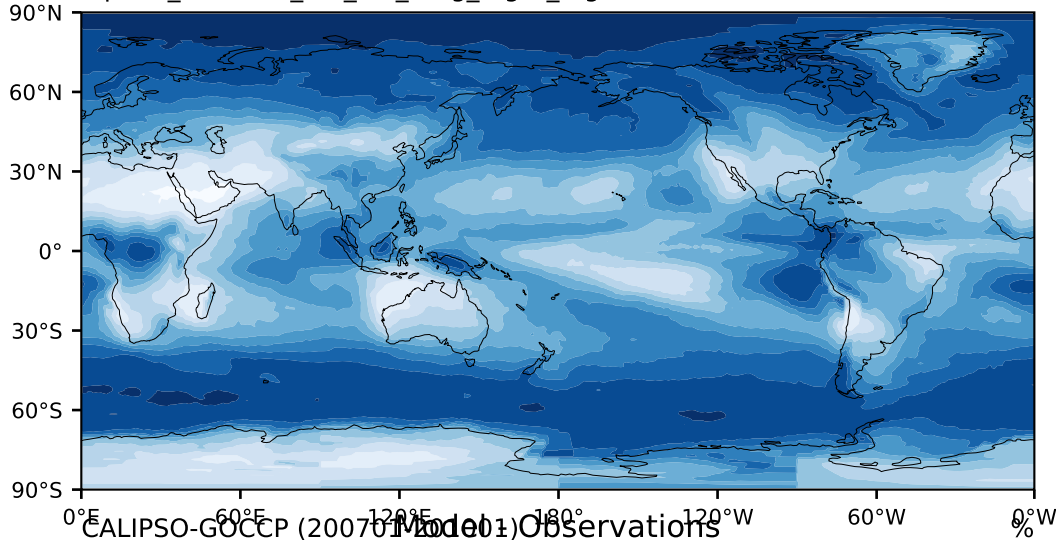

alpha3_min10nc_tk1_ZM_berg_mgrd_mg100s (2-6)

%

Max 97.99
Mean 59.37
Min 3.09

95.0
85.0
75.0
65.0
55.0
45.0
35.0
25.0
15.0
5.0