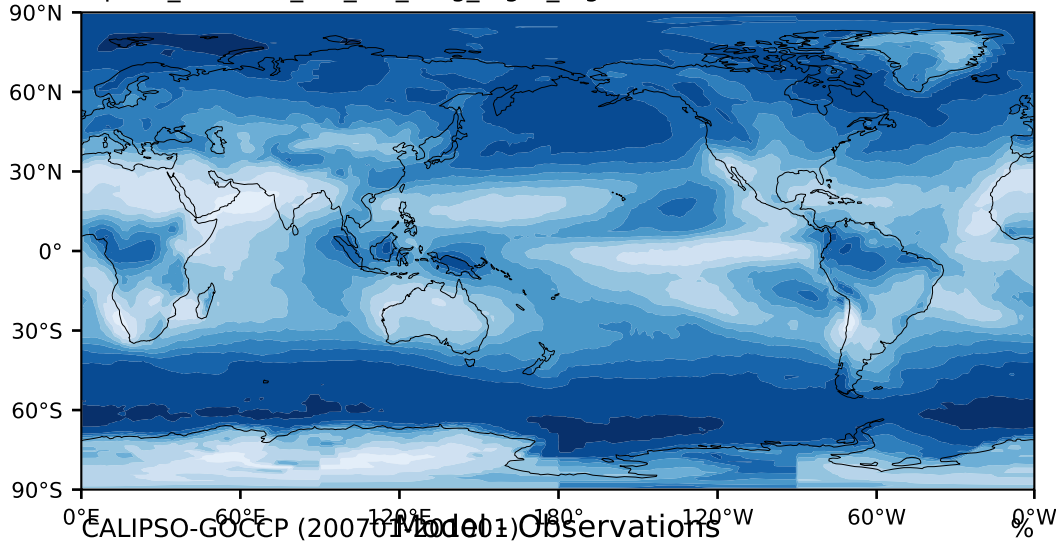

alpha3_min10nc_tk1_ZM_berg_mgrd_mg100s (2-6)

%

Max 97.57
Mean 59.59
Min 8.68

95.0
85.0
75.0
65.0
55.0
45.0
35.0
25.0
15.0
5.0