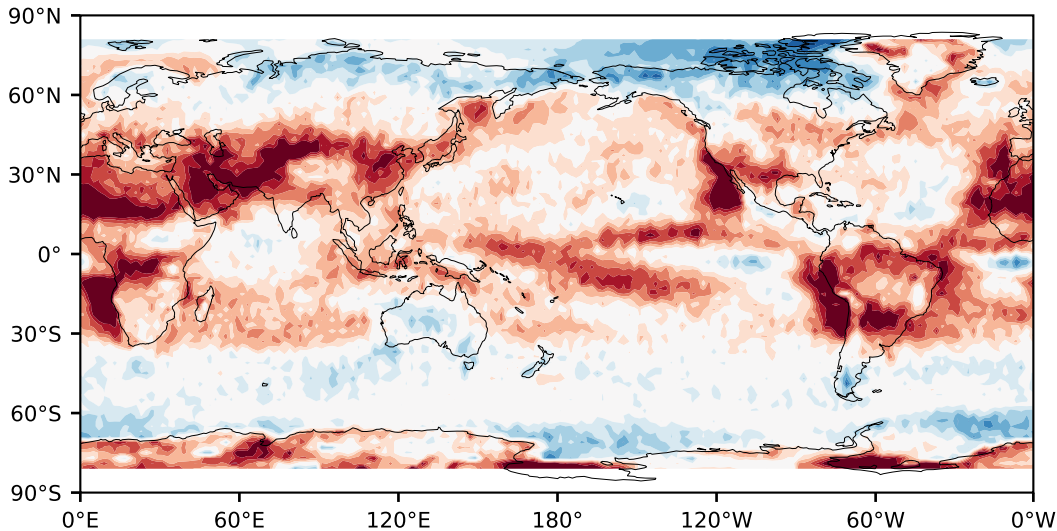

Model - Observations

Max 31.15
Mean -7.77
Min -78.29

RMSE 14.24
CORR 0.86