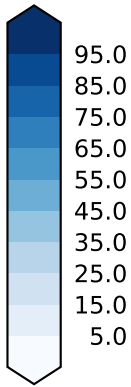

alpha3_min10nc_tk1_ZM_berg_mgrd_mg100s (2-6)

%

Max 97.80
Mean 59.89
Min 9.51

95.0
85.0
75.0
65.0
55.0
45.0
35.0
25.0
15.0
5.0

CALIPSO-GOCCP (2007-10) Model Observations