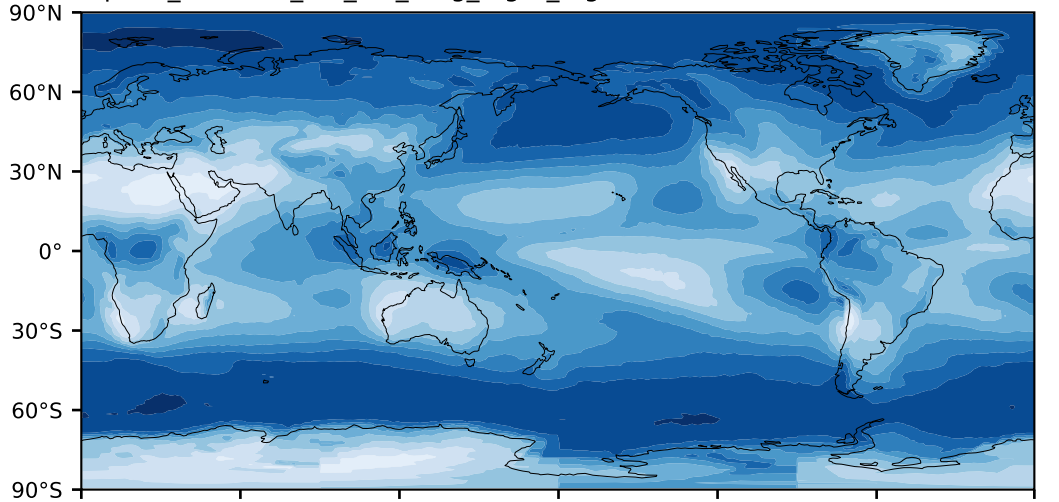

alpha3_min10nc_tk1_ZM_berg_mgrd_mg100s (2-6)

%

Max 97.80
Mean 59.89
Min 9.51

95.0
85.0
75.0
65.0
55.0
45.0
35.0
25.0
15.0
5.0

CALIPSO-GOCCP (2007-10) Model Observations