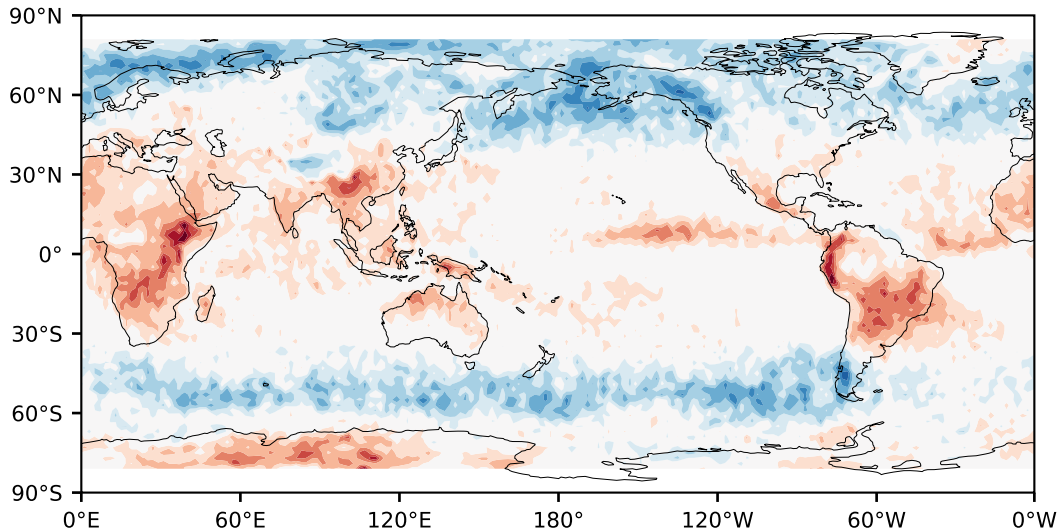

Model - Observations

Max 28.96
Mean -0.88
Min -45.97

RMSE 7.93
CORR 0.83