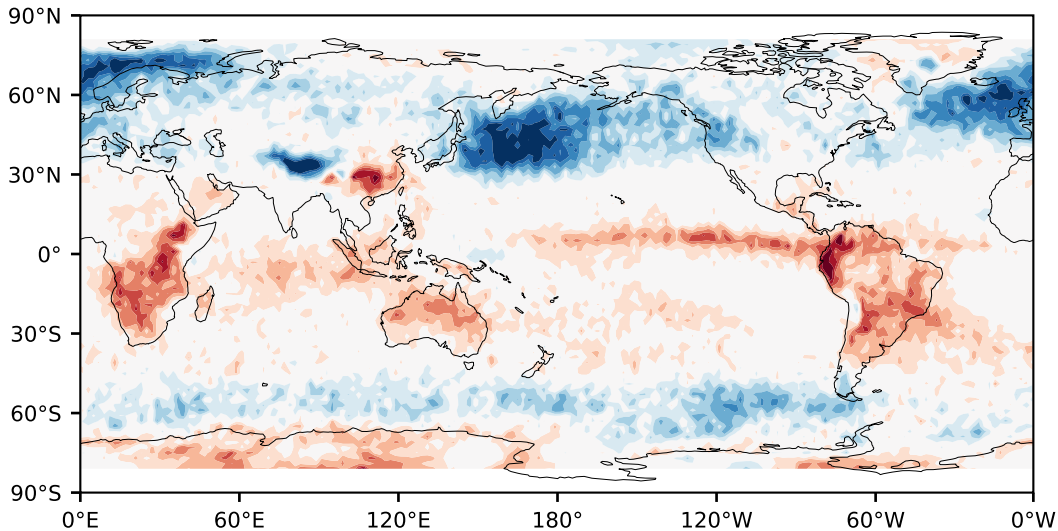

Model - Observations

Max 47.74
Mean -0.75
Min -38.31

RMSE 9.25
CORR 0.79