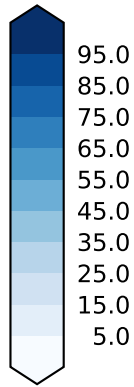

alpha3_min10nc_tk1_ZM_berg_mgrd_mg100s (2-6)

%

Max 93.47
Mean 33.62
Min 0.00

CALIPSO-GOCCP (2007-10) Model Observations