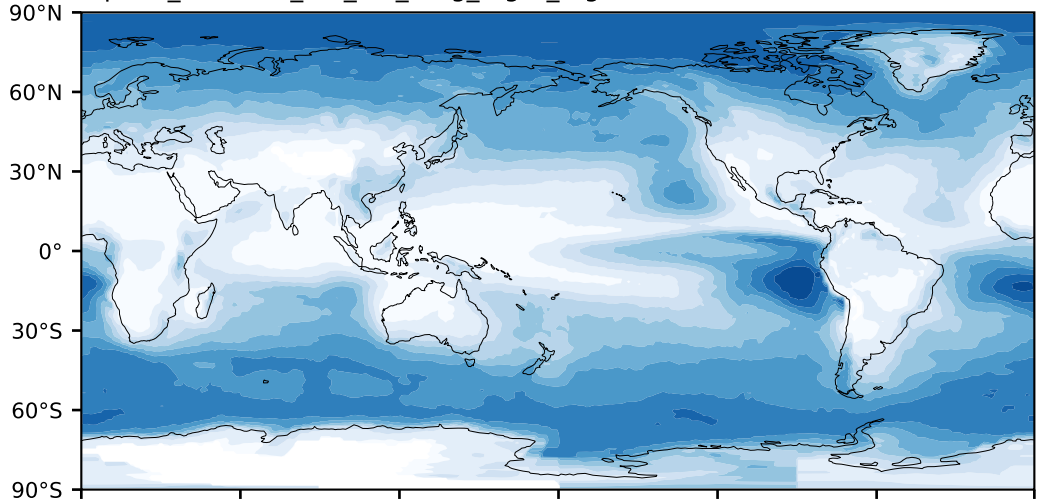

alpha3_min10nc_tk1_ZM_berg_mgrd_mg100s (2-6)

%

Max 93.47
Mean 33.62
Min 0.00

CALIPSO-GOCCP (2007-10) Model Observations