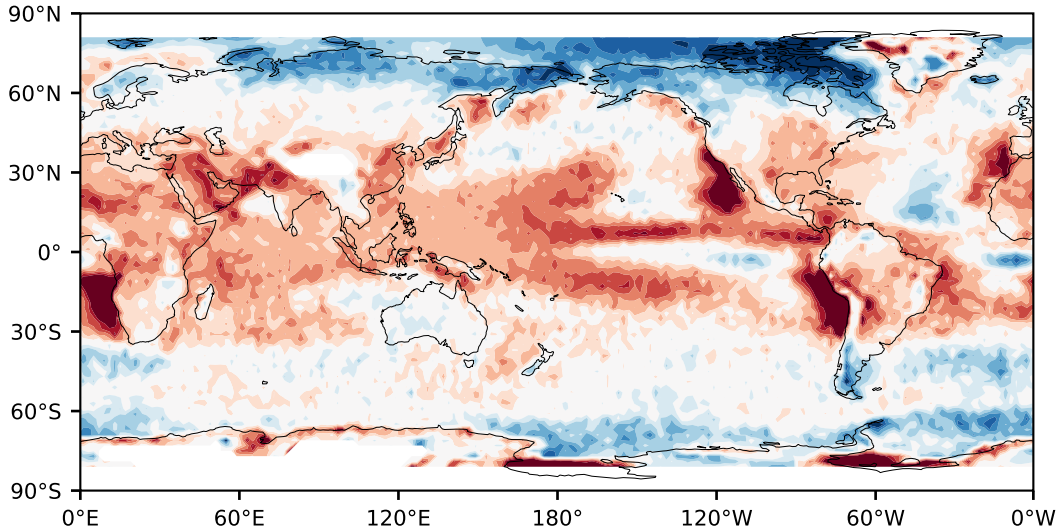

Model - Observations

Max 42.47
Mean -5.94
Min -90.73

RMSE 13.25
CORR 0.87