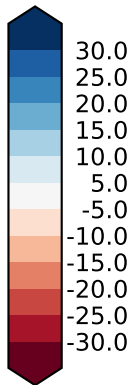

Model - Observations

Max 42.47
Mean -5.94
Min -90.73

RMSE 13.25
CORR 0.87