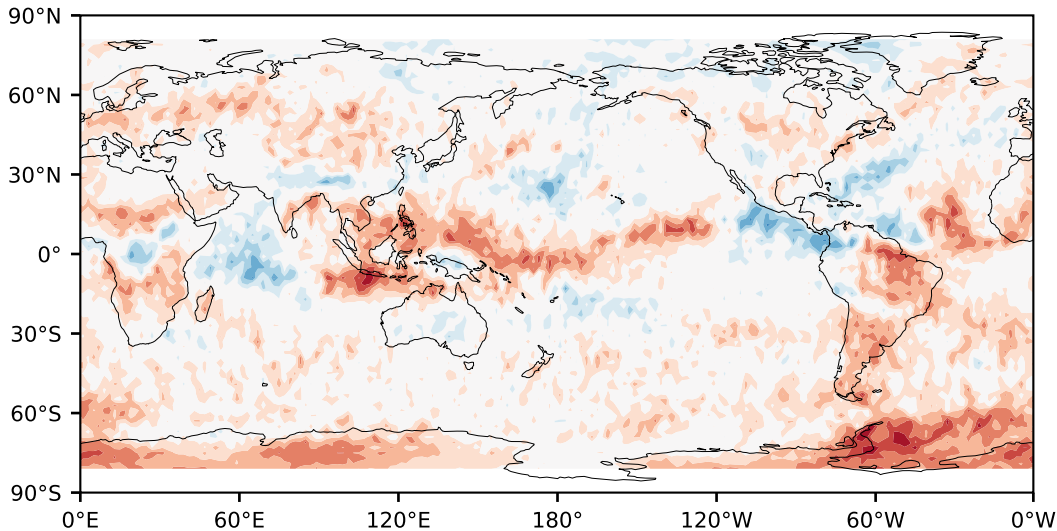

# Model - Observations

Max 22.15  
Mean -3.22  
Min -29.60

RMSE 7.69  
CORR 0.89