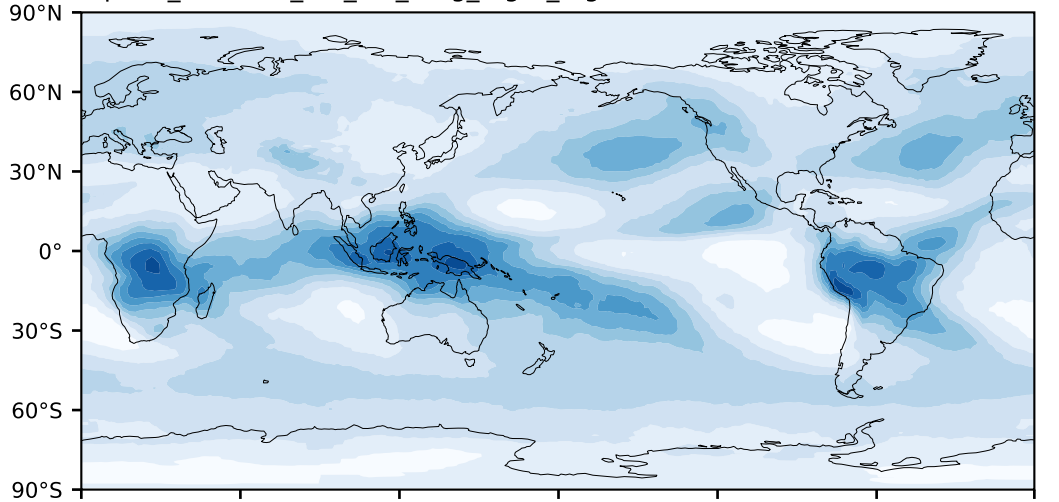

alpha3\_min10nc\_tk1\_ZM\_berg\_mgrd\_mg100s (2-6)

%

Max 93.19  
Mean 27.14  
Min 0.42

CALIPSO-GOCCP (2007-1) Model Observations